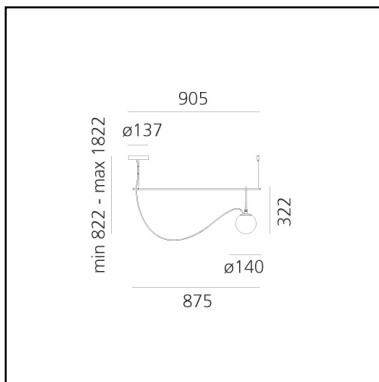

nh S2 14

Neri&Hu

IP20    Dimmerable: 

LUMINAIRE *

- Watt: **5W**
- Voltage: **220-240V**
- Delivered lumen output: **378lm**
- Efficiency: **80%**
- Efficacy: **75.57lm/W**
- CRI: **80**

* Photometric data may vary depending on the source installed. Light measurements are provided in relative form and technical lighting calculations may be updated according to the effective source used.

Notes

The glass ball and brass rings can slide along the rod. The light intensity can only be adjusted with dimmable bulbs. Maximum bulb length 80mm. Maximum bulb diameter: 50mm.

DESCRIPTION

nh continues the study on the dynamic interaction of expertise, details, materials, form, and light that Neri&Hu are developing with Artemide. The selected materials represent a perfect combination of tradition and innovation, as well as the expression of responsible and sustainable design, also conveyed by the use of a lowconsumption retrofit LED source. Like all the projects designed by Neri&Hu, nh offers a reinterpretation of the Oriental culture and tradition with a constant contemporary approach. With surprising lightness and elementary movements nh creates a landscape of elements generating – either individually or combined with each other – a non-static balanced composition characterized by elegant colour and material matching.

FEATURES

- Product Code: **1274010A**
- Colour: **Black/brass**
- Installation: **Suspension**
- Material: **Blown glass, brushed brass**
- Series: **Design Collection**
- Environment: **Indoor**
- design by: **Neri&Hu**

DIMENSIONS

- Length: **905 mm**
- Height: **322 mm**
- Base Diameter: **137 mm**
- Max Height from ceiling: **1822 mm**
- Glow Wire Test: **850°**

SOURCES NOT INCLUDED

- Category: **LED RETROFIT**
- Number: **1**
- Watt: **5W**
- Socket: **E14**