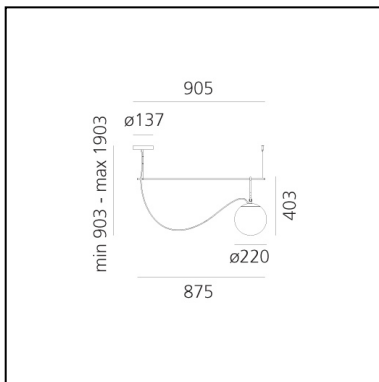

nh S2 22

Neri&Hu

IP20    Dimmerable: 

LUMINAIRE *

- Watt: **13W**
- Voltage: **220-240V**
- Delivered lumen output: **1142lm**
- Efficiency: **75%**
- Efficacy: **87.83lm/W**
- CRI: **80**

* Photometric data may vary depending on the source installed. Light measurements are provided in relative form and technical lighting calculations may be updated according to the effective source used.

Notes

The glass ball and brass rings can slide along the rod. The light intensity can only be adjusted with dimmable bulbs. Maximum bulb length 125mm. Maximum bulb diameter: 70mm.

DESCRIPTION

nh continues the study on the dynamic interaction of expertise, details, materials, form, and light that Neri&Hu are developing with Artemide. The selected materials represent a perfect combination of tradition and innovation, as well as the expression of responsible and sustainable design, also conveyed by the use of a lowconsumption retrofit LED source. Like all the projects designed by Neri&Hu, nh offers a reinterpretation of the Oriental culture and tradition with a constant contemporary approach. With surprising lightness and elementary movements nh creates a landscape of elements generating – either individually or combined with each other – a non-static balanced composition characterized by elegant colour and material matching.

DIMENSIONS

- Length: **905 mm**
- Height: **403 mm**
- Base Diameter: **137 mm**
- Max Height from ceiling: **1903 mm**
- Max Extension Length: **900 mm**
- Glow Wire Test: **850°**

SOURCES NOT INCLUDED

- Category: **LED RETROFIT**
- Number: **1**
- Watt: **15W**
- Socket: **E27**