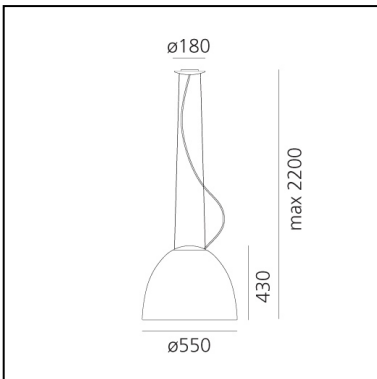

Nur Gloss LED - Suspension - White - App Compatible

Ernesto Gismondi

IP20       Dimmerable: 

LUMINAIRE

- Power Supply: **Electronic**
- Watt: **45W**
- Voltage: **220V-240V**
- Delivered lumen output: **2006lm**
- CCT: **2700K**
- Efficiency: **56%**
- Efficacy: **44.58lm/W**
- CRI: **90**
- Dimmable Typology: **Push & APP**

FEATURES

- Product Code: **A243400APP**
- Colour: **White**
- Installation: **Suspension**
- Material: **Aluminum, methacrylate, glass**
- Series: **Design Collection**
- Environment: **Indoor**
- Area contract: **Hospitality, Office, Residential**
- Emission: **Direct/indirect**
- design by: **Ernesto Gismondi**

DIMENSIONS

- Height: **430 mm**
- Diameter: **550 mm**
- Max Height from ceiling: **2200 mm**
- Glow Wire Test: **650°C**

SOURCES INCLUDED

- Category: **Led**
- Number: **1**
- Watt: **37W**
- Delivered lumen output: **3747lm**
- Color temperature (K): **2700K**
- CRI: **90**
- Color Tolerance: **MacAdam 2SDCM**
- Efficacy: **103lm/W**
- Service Life: **50000-L70**