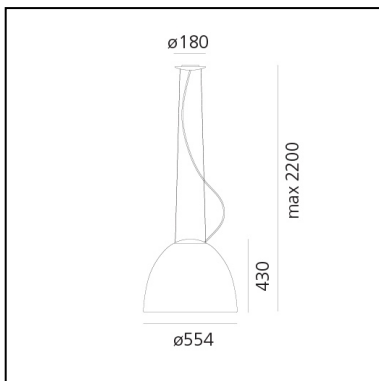

Nur LED - Suspension - Anthracite Grey - App Compatible

Ernesto Gismondi

IP20     Dimmerable: +  -

LUMINAIRE

- Power Supply: **Electronic Integrated**
- Watt: **45W**
- Voltage: **220V-240V**
- Delivered lumen output: **1882lm**
- CCT: **2700K**
- Efficiency: **52%**
- Efficacy: **41.82lm/W**
- CRI: **90**
- Dimmable Typology: **APP**

FEATURES

- Product Code: **A243300APP**
- Colour: **Anthracite Grey**
- Installation: **Suspension**
- Material: **Aluminium, methacrylate, glass**
- Series: **Design Collection**
- Environment: **Indoor**
- Area contract: **Hospitality, Office, Residential**
- Emission: **Direct/indirect**
- design by: **Ernesto Gismondi**

DIMENSIONS

- Height: **430 mm**
- Diameter: **550 mm**
- Max Height from ceiling: **2200 mm**
- Glow Wire Test: **650°C**

SOURCES INCLUDED

- Category: **Led**
- Number: **1**
- Watt: **37W**
- Delivered lumen output: **3747lm**
- Color temperature (K): **2700K**
- CRI: **90**
- Color Tolerance: **MacAdam 2SDCM**
- Efficacy: **103lm/W**
- Service Life: **50000-L70**