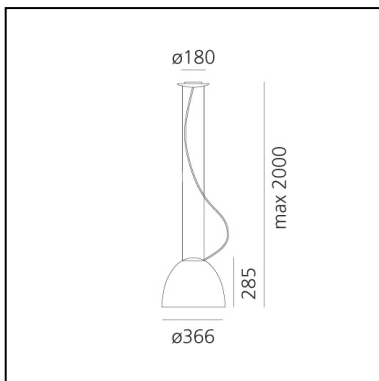

Nur Mini LED - Suspension - Anodized aluminum

Ernesto Gismondi

IP20     Dimmerable: +0-

LUMINAIRE

- Watt: **30W**
- Voltage: **220V-240V**
- Delivered lumen output: **1501lm**
- CCT: **2700K**
- Efficiency: **57%**
- Efficacy: **50.03lm/W**
- CRI: **90**
- Dimmable Typology: **Push**

Notes

Lamp included. With remote control.

DESCRIPTION

An extreme geometric synthesis of optics par excellence, Nur manifests its presence through a monolithic and mono-material body. The essential and geometrically calibrated lines of a perfect parabola conceal an optical heart that perfectly controls the emission, without offending direct vision. It ensures general ambient lighting thanks also to indirect emission. Artemide App Compatible.

FEATURES

- Product Code: **A246310**
- Colour: **Anodized aluminum**
- Installation: **Suspension**
- Material: **Aluminium, methacrylate, glass**
- Series: **Design Collection**
- Environment: **Indoor**
- Area contract: **Hospitality, Residential**
- Emission: **Diffused Direct/Indirect**
- design by: **Ernesto Gismondi**

DIMENSIONS

- Height: **285 mm**
- Diameter: **366 mm**
- Base Diameter: **180 mm**
- Max Height from ceiling: **2200 mm**
- Impact Resistance: **N/D**
- Glow Wire Test: **650°C**

SOURCES INCLUDED

- Category: **Led**
- Number: **1**
- Watt: **30W**
- Delivered lumen output: **2990lm**
- Color temperature (K): **2700K**
- CRI: **90**
- Color Tolerance: **MacAdam 2SDCM**