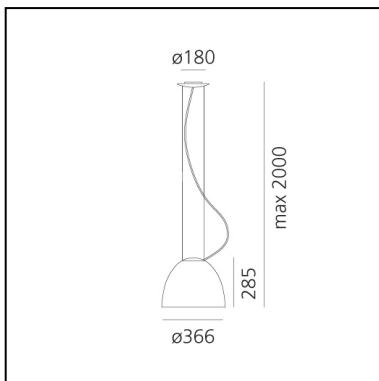

Nur Mini - Suspension - Anodized Aluminum

Ernesto Gismondi

IP20    Dimmerable: 

LUMINAIRE *

- Watt: **21W**
- Voltage: **220V-240V**
- Delivered lumen output: **1127lm**

* Photometric data may vary depending on the source installed. Light measurements are provided in relative form and technical lighting calculations may be updated according to the effective source used.

FEATURES

- Product Code: **A244010**
- Colour: **Anodized aluminum**
- Installation: **Suspension**
- Material: **Aluminium, glass**
- Series: **Design Collection**
- Environment: **Indoor**
- Area contract: **Hospitality, Residential**
- Emission: **Diffused Direct/Indirect**
- design by: **Ernesto Gismondi**

DIMENSIONS

- Height: **285 mm**
- Diameter: **360 mm**
- Base Diameter: **180 mm**
- Max Height from ceiling: **2000 mm**
- Impact Resistance: **N/D**
- Glow Wire Test: **650°C**

SOURCES NOT INCLUDED

- Category: **LED RETROFIT**
- Number: **1**
- Watt: **11W**
- Socket: **R7s**