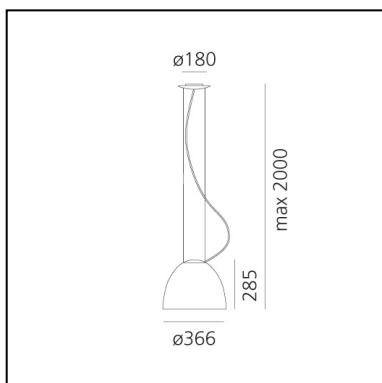

Nur Mini - Suspension - Anthracite Grey

Ernesto Gismondi

IP20    Dimmerable: 

LUMINAIRE *

- Watt: **21W**
- Voltage: **220V-240V**
- Delivered lumen output: **1127lm**

* Photometric data may vary depending on the source installed. Light measurements are provided in relative form and technical lighting calculations may be updated according to the effective source used.

Notes

As accessory, is available a coloured filter.

DESCRIPTION

An extreme geometric synthesis of optics par excellence, Nur manifests its presence through a monolithic and mono-material body. The essential and geometrically calibrated lines of a perfect parabola conceal an optical heart that perfectly controls the emission, without offending direct vision. It ensures general ambient lighting thanks also to indirect emission. Artemide App Compatible.

FEATURES

- Product Code: **A244000**
- Colour: **Anthracite grey**
- Installation: **Suspension**
- Material: **Aluminium, glass**
- Series: **Design Collection**
- Environment: **Indoor**
- Area contract: **Hospitality, Residential**
- Emission: **Diffused Direct/Indirect**
- design by: **Ernesto Gismondi**

DIMENSIONS

- Height: **285 mm**
- Diameter: **360 mm**
- Base Diameter: **180 mm**
- Max Height from ceiling: **2000 mm**
- Impact Resistance: **N/D**
- Glow Wire Test: **650°C**

SOURCES NOT INCLUDED

- Category: **LED RETROFIT**
- Number: **1**
- Watt: **11W**
- Socket: **R7s**