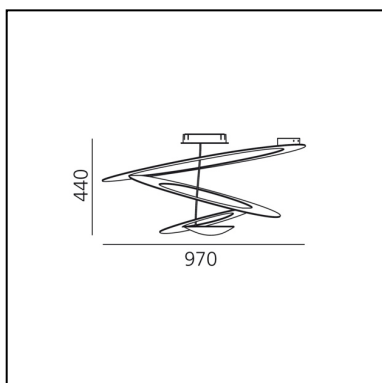

Pirce Ceiling LED - 2700K - White

Giuseppe Maurizio Scutellà

IP20    Dimmerable:  +  -

LUMINAIRE

- Watt: **44W**
- Voltage: **220V-240V**
- Delivered lumen output: **3097lm**
- CCT: **2700K**
- Efficiency: **82%**
- Efficacy: **70.39lm/W**
- CRI: **90**
- Dimmable Typology: **Push**

FEATURES

- Product Code: **1253W10A**
- Colour: **White**
- Installation: **Ceiling**
- Material: **Aluminum**
- Series: **Design Collection**
- Environment: **Indoor**
- Area contract: **Residential**
- Emission: **Indirect**
- design by: **Giuseppe Maurizio Scutellà**

DIMENSIONS

- Width: **970 mm**
- Height: **440 mm**
- Glow Wire Test: **650°**

SOURCES INCLUDED

- Category: **Led**
- Number: **1**
- Watt: **37W**
- Delivered lumen output: **3761lm**
- Color temperature (K): **2700K**
- CRI: **90**
- Color Tolerance: **MacAdam 2SDCM**