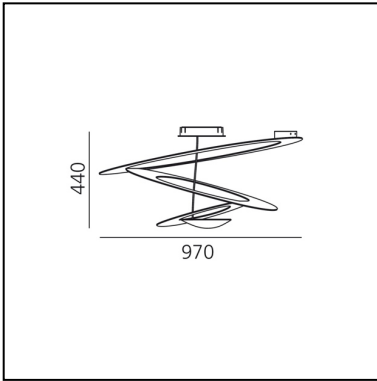

## LUMINAIRE

- Watt: **44W**
- Voltage: **220V-240V**
- Delivered lumen output: **3313lm**
- CCT: **3000K**
- Efficiency: **82%**
- Efficacy: **75.30lm/W**
- CRI: **90**
- Dimmable Typology: **Push**

## DIMENSIONS

- Width: **970 mm**
- Height: **440 mm**
- Glow Wire Test: **650°**

## SOURCES INCLUDED

- Category: **Led**
- Number: **1**
- Watt: **44W**
- Delivered lumen output: **4230lm**
- Color temperature (K): **3000K**
- CRI: **90**
- Color Tolerance: **MacAdam 2SDCM**