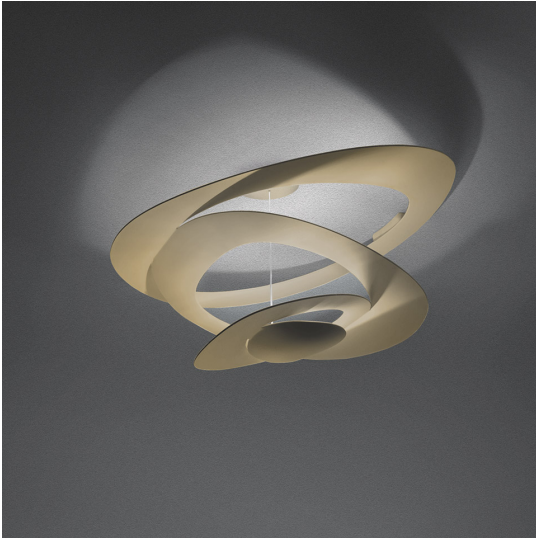

# Pirce Ceiling LED - 3000K - Gold

Giuseppe Maurizio Scutellà

IP20    Dimmerable:  +  -

## DESCRIPTION

Pirce's award-winning design is one of Artemide's top sellers. Originally released in halogen, its light source has been reimagined to incorporate a high quality, energy-efficient LED light source.

Pirce is not only an elegant light source, it is an alluring decoration with a strong sense of presence turned on or off. Its slim disc merges softly into flowing twirls that spiral downwards to create alluring lighting effects.

## FEATURES

- Product Code: **1253120A**
- Colour: **Gold**
- Installation: **Ceiling**
- Material: **Aluminum**
- Series: **Design Collection**
- Environment: **Indoor**
- Area contract: **Residential**
- Emission: **Indirect**
- design by: **Giuseppe Maurizio Scutellà**