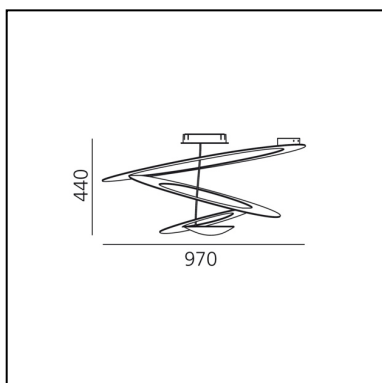

Pirce Ceiling - White

Giuseppe Maurizio Scutellà

IP20    Dimmerable:  +  -

LUMINAIRE *

– Watt: **11W**

– Voltage: **220V-240V** depending on the source installed.
Light measurements are provided in relative form and technical lighting calculations may be updated according to the effective source used.

FEATURES

- Product Code: **1242010A**
- Colour: **White**
- Installation: **Ceiling**
- Material: **Aluminum**
- Series: **Design Collection**
- Environment: **Indoor**
- Area contract: **Residential**
- Emission: **Indirect**
- design by: **Giuseppe Maurizio Scutellà**

DIMENSIONS

- Width: **970 mm**
- Height: **440 mm**
- Glow Wire Test: **650°**

SOURCES NOT INCLUDED

- Category: **LED RETROFIT**
- Number: **1**
- Watt: **11W**
- Socket: **R7s**