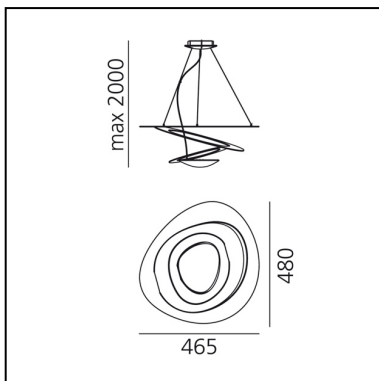

## LUMINAIRE

- Watt: **27W**
- Voltage: **220V-240V**
- Delivered lumen output: **2573lm**
- CCT: **2700K**
- Efficiency: **96%**
- Efficacy: **95.30lm/W**
- CRI: **90**
- Dimmable Typology: **Push**

## FEATURES

- Product Code: **1249W10A**
- Colour: **White**
- Installation: **Suspension**
- Material: **Aluminum**
- Series: **Design Collection**
- Environment: **Indoor**
- Area contract: **Residential**
- Emission: **Indirect**
- design by: **Giuseppe Maurizio Scutellà**

## DIMENSIONS

- Length: **465 mm**
- Width: **480 mm**
- Height: **130 mm**
- Max Height from ceiling: **2000 mm**
- Glow Wire Test: **650°**

## SOURCES INCLUDED

- Category: **Led**
- Number: **1**
- Watt: **27W**
- Color temperature (K): **2700K**
- CRI: **90**