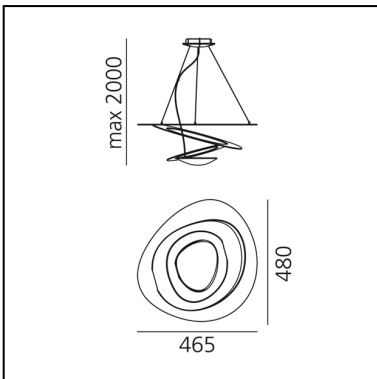

Pirce Micro Suspension LED - 3000K - White

Giuseppe Maurizio Scutellà

IP 20    Dimmerable:  

LUMINAIRE

- Watt: **27W**
- Voltage: **220V-240V**
- Delivered lumen output: **2753lm**
- CCT: **3000K**
- Efficiency: **96%**
- Efficacy: **101.96lm/W**
- CRI: **90**
- Dimmable Typology: **Push**

FEATURES

- Product Code: **1249010A**
- Colour: **White**
- Installation: **Suspension**
- Material: **Aluminum**
- Series: **Design Collection**
- Environment: **Indoor**
- Area contract: **Residential**
- Emission: **Indirect**
- design by: **Giuseppe Maurizio Scutellà**

DIMENSIONS

- Length: **465 mm**
- Width: **480 mm**
- Height: **130 mm**
- Max Height from ceiling: **2000 mm**
- Glow Wire Test: **650°**

SOURCES INCLUDED

- Category: **Led**
- Number: **1**
- Watt: **27W**
- Delivered lumen output: **3200lm**
- Color temperature (K): **3000K**
- CRI: **90**
- Color Tolerance: **MacAdam 2SDCM**