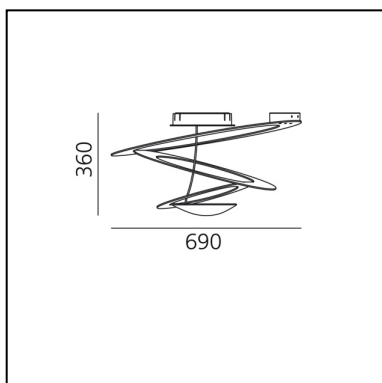

Pirce Mini Ceiling LED - 2700K - White

Giuseppe Maurizio Scutellà

IP20    Dimmerable:  +  -

LUMINAIRE

- Watt: **44W**
- Voltage: **220V-240V**
- Delivered lumen output: **3097lm**
- CCT: **2700K**
- Efficiency: **82%**
- Efficacy: **70.39lm/W**
- CRI: **90**
- Dimmable Typology: **Push**

FEATURES

- Product Code: **1255W10A**
- Colour: **White**
- Installation: **Ceiling**
- Material: **Aluminum**
- Series: **Design Collection**
- Environment: **Indoor**
- Area contract: **Residential**
- Emission: **Indirect**
- design by: **Giuseppe Maurizio Scutellà**

DIMENSIONS

- Height: **360 mm**
- Diameter: **670 mm**
- Glow Wire Test: **650°**

SOURCES INCLUDED

- Category: **Led**
- Number: **1**
- Watt: **37W**
- Delivered lumen output: **3761lm**
- Color temperature (K): **2700K**
- CRI: **90**
- Color Tolerance: **MacAdam 2SDCM**