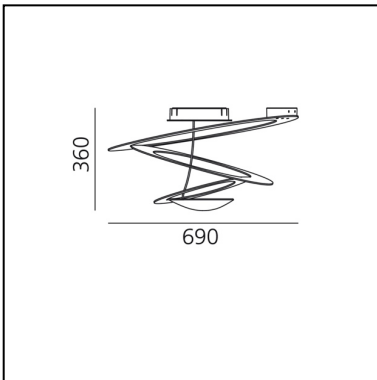

## LUMINAIRE

- Watt: **44W**
- Voltage: **220V-240V**
- Delivered lumen output: **3313lm**
- CCT: **3000K**
- Efficiency: **82%**
- Efficacy: **75.30lm/W**
- CRI: **90**
- Dimmable Typology: **Push**

## FEATURES

- Product Code: **1255110A**
- Colour: **White**
- Installation: **Ceiling**
- Material: **Aluminum**
- Series: **Design Collection**
- Environment: **Indoor**
- Area contract: **Residential**
- Emission: **Indirect**
- design by: **Giuseppe Maurizio Scutellà**

## DIMENSIONS

- Height: **360 mm**
- Diameter: **670 mm**
- Glow Wire Test: **650°**

## SOURCES INCLUDED

- Category: **Led**
- Number: **1**
- Watt: **44W**
- Delivered lumen output: **4230lm**
- Color temperature (K): **3000K**
- CRI: **90**
- Color Tolerance: **MacAdam 2SDCM**