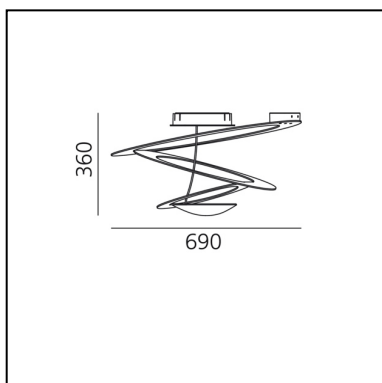

## LUMINAIRE \*

– Watt: **11W**

– Voltage: **220V-240V**  
\* Depending on the source installed.  
Light measurements are provided in relative form and technical lighting calculations may be updated according to the effective source used.

## FEATURES

- Product Code: **1247010A**
- Colour: **White**
- Installation: **Ceiling**
- Material: **Aluminum**
- Series: **Design Collection**
- Environment: **Indoor**
- Area contract: **Residential**
- Emission: **Indirect**
- design by: **Giuseppe Maurizio Scutellà**

## DIMENSIONS

- Height: **360 mm**
- Diameter: **690 mm**
- Glow Wire Test: **650°**