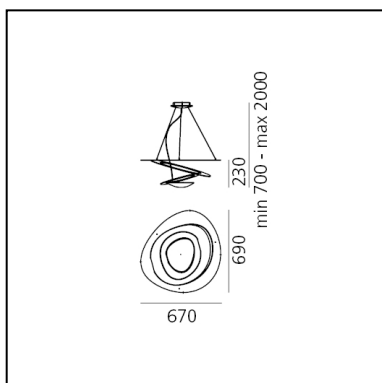

Pirce Mini Suspension - White

Giuseppe Maurizio Scutellà

IP 20   EAC  CCC  Dimmerable: 

LUMINAIRE *

– Watt: **11W**

– Voltage: **220V-240V**
* Depending on the source installed.
Light measurements are provided in relative form and technical lighting calculations may be updated according to the effective source used.

FEATURES

- Product Code: **1237010A**
- Colour: **White**
- Installation: **Suspension**
- Material: **Aluminum**
- Series: **Design Collection**
- Environment: **Indoor**
- Area contract: **Residential**
- Emission: **Indirect**
- design by: **Giuseppe Maurizio Scutellà**

DIMENSIONS

- Length: **670 mm**
- Width: **690 mm**
- Height: **230 mm**
- Max Height from ceiling: **2000 mm**
- Impact Resistance: **N/D**
- Glow Wire Test: **650°**

SOURCES NOT INCLUDED

- Category: **LED RETROFIT**
- Number: **1**
- Watt: **11W**
- Socket: **R7s**