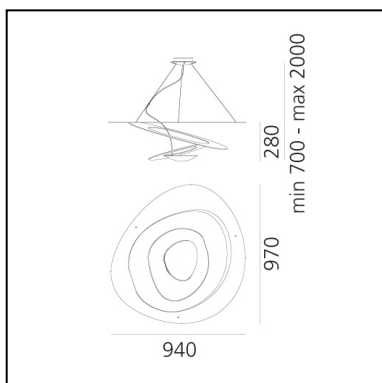

Pirce Suspension LED - 2700K - White

Giuseppe Maurizio Scutellà

IP 20    Dimmerable:  

LUMINAIRE

- Watt: **44W**
- Voltage: **220V-240V**
- Delivered lumen output: **3097lm**
- CCT: **2700K**
- Efficiency: **82%**
- Efficacy: **70.39lm/W**
- CRI: **90**
- Dimmable Typology: **Push**

FEATURES

- Product Code: **1254W10A**
- Colour: **White**
- Installation: **Suspension**
- Material: **Aluminum**
- Series: **Design Collection**
- Environment: **Indoor**
- Area contract: **Residential**
- Emission: **Indirect**
- design by: **Giuseppe Maurizio Scutellà**

DIMENSIONS

- Length: **940 mm**
- Width: **970 mm**
- Height: **280 mm**
- Max Height from ceiling: **2000 mm**
- Glow Wire Test: **650°**

SOURCES INCLUDED

- Category: **Led**
- Number: **1**
- Watt: **37W**
- Delivered lumen output: **3761lm**
- Color temperature (K): **2700K**
- CRI: **90**
- Color Tolerance: **MacAdam 2SDCM**