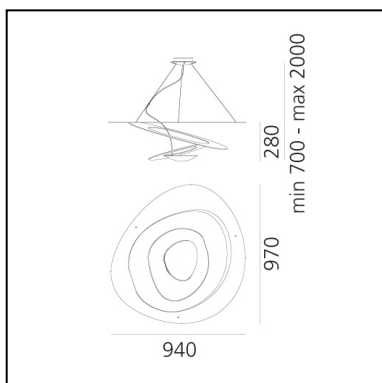

## LUMINAIRE \*

– Watt: **11W**

– Voltage: **220V-240V** depending on the source installed.  
Light measurements are provided in relative form and technical lighting calculations may be updated according to the effective source used.

## DIMENSIONS

- Length: **940 mm**
- Width: **970 mm**
- Height: **280 mm**
- Max Height from ceiling: **2000 mm**
- Glow Wire Test: **650°**