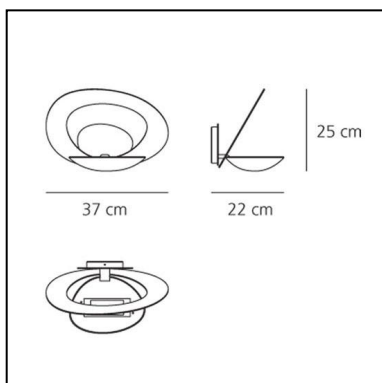

Pirce Wall - White

Giuseppe Maurizio Scutellà

IP20     Dimmerable: +0-

LUMINAIRE *

- Watt: **11W**
- Voltage: **220V-240V**

* Photometric data may vary depending on the source installed.
Light measurements are provided in relative form and technical lighting calculations may be updated according to the effective source used.

FEATURES

- Product Code: **1240010A**
- Colour: **White**
- Installation: **Wall**
- Material: **Aluminum**
- Series: **Design Collection**
- Environment: **Indoor**
- Area contract: **Residential**
- Emission: **Indirect**
- design by: **Giuseppe Maurizio Scutellà**

DIMENSIONS

- Length: **220 mm**
- Width: **370 mm**
- Height: **250 mm**
- Glow Wire Test: **650°**

SOURCES NOT INCLUDED

- Category: **LED RETROFIT**
- Number: **1**
- Watt: **11W**
- Socket: **R7s**