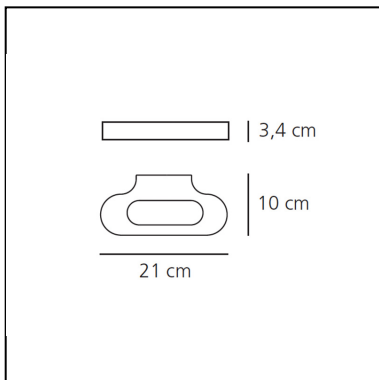

Talo Wall HALO - White

Neil Poulton

IP20     Dimmerable: 

LUMINAIRE *

– Watt: **150W**

– Voltage: **220-240V** depending on the source installed.
Light measurements are provided in relative form and technical lighting calculations may be updated according to the effective source used.

DESCRIPTION

Essential and functional, its geometric shape is designed to accommodate various light sources and LED circuits of various power ratings, extending to distribute diverse sources and the light emission and support various lighting requirements.

FEATURES

- Product Code: **0613010A**
- Colour: **White**
- Installation: **Wall**
- Material: **Aluminium, glass**
- Series: **Design Collection**
- Environment: **Indoor**
- Area contract: **Hospitality**
- Emission: **Direct/indirect**
- design by: **Neil Poulton**

DIMENSIONS

- Length: **210 mm**
- Width: **100 mm**
- Height: **34 mm**
- Glow Wire Test: **850°**

SOURCES NOT INCLUDED

- Category: **LED RETROFIT**
- Number: **1**
- Watt: **11W**
- Socket: **R7s**