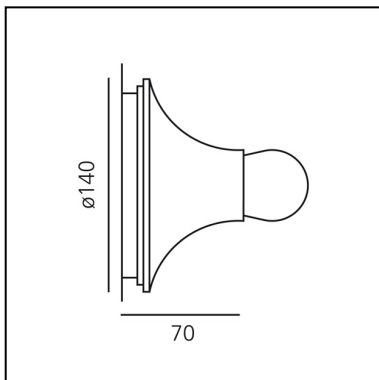

Teti Anthracite grey

Vico Magistretti

IP20    Dimmerable: 

LUMINAIRE *

- Watt: **30W**
- Voltage: **220V-240V**

* Photometric data may vary depending on the source installed. Light measurements are provided in relative form and technical lighting calculations may be updated according to the effective source used.

Notes

Packaged individually. It is possible to create multiple configurations.

FEATURES

- Product Code: **A048150**
- Colour: **Anthracite grey**
- Installation: **CeilingWall**
- Material: **Polycarbonate**
- Series: **Design Collection**
- Environment: **Indoor**
- Area contract: **Residential**
- Emission: **Direct**
- design by: **Vico Magistretti**

DIMENSIONS

- Width: **70 mm**
- Diameter: **140 mm**

SOURCES NOT INCLUDED

- Category: **LED RETROFIT**
- Number: **1**
- Watt: **6W**
- Delivered lumen output: **470lm**
- Socket: **E27**