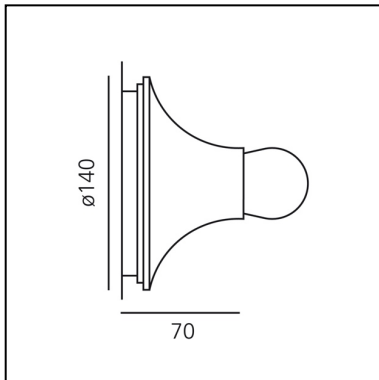

Teti Orange

Vico Magistretti

IP20    Dimmerable: 

LUMINAIRE *

- Watt: **30W**
- Voltage: **220V-240V**

* Photometric data may vary depending on the source installed.
Light measurements are provided in relative form and technical lighting calculations may be updated according to the effective source used.

Notes

Packaged individually. It is possible to create multiple configurations.

FEATURES

- Product Code: **A048170**
- Colour: **Orange**
- Installation: **CeilingWall**
- Material: **Polycarbonate**
- Series: **Design Collection**
- Environment: **Indoor**
- Area contract: **Residential**
- Emission: **Direct**
- design by: **Vico Magistretti**

DIMENSIONS

- Width: **70 mm**
- Diameter: **140 mm**

SOURCES NOT INCLUDED

- Category: **LED RETROFIT**
- Number: **1**
- Watt: **6W**
- Delivered lumen output: **470lm**
- Socket: **E27**