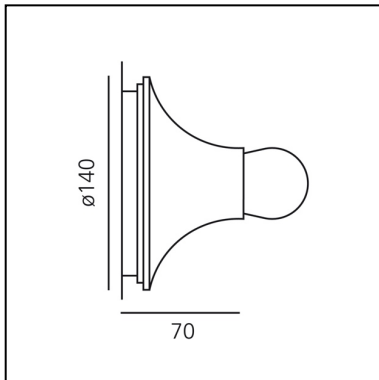

Teti Transparent

Vico Magistretti

IP20    Dimmerable: 

LUMINAIRE *

- Watt: **30W**
- Voltage: **220V-240V**

* Photometric data may vary depending on the source installed.
Light measurements are provided in relative form and technical lighting calculations may be updated according to the effective source used.

Notes

Packaged individually. It is possible to create multiple configurations.

FEATURES

- Product Code: **A048100**
- Colour: **Transparent**
- Installation: **CeilingWall**
- Material: **Polycarbonate**
- Series: **Design Collection**
- Environment: **Indoor**
- Area contract: **Residential**
- Emission: **Direct**
- design by: **Vico Magistretti**

DIMENSIONS

- Width: **70 mm**
- Diameter: **140 mm**

SOURCES NOT INCLUDED

- Category: **LED RETROFIT**
- Number: **1**
- Watt: **6W**
- Delivered lumen output: **470lm**
- Socket: **E27**