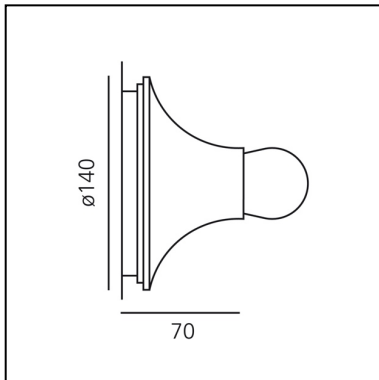

Teti White

Vico Magistretti

IP20    Dimmerable: 

LUMINAIRE *

- Watt: **6W**
- Voltage: **220V-240V**

* Photometric data may vary depending on the source installed. Light measurements are provided in relative form and technical lighting calculations may be updated according to the effective source used.

Notes

Packaged individually. It is possible to create multiple configurations.

FEATURES

- Product Code: **A048120**
- Colour: **White**
- Installation: **CeilingWall**
- Material: **Polycarbonate**
- Series: **Design Collection**
- Environment: **Indoor**
- Area contract: **Residential**
- Emission: **Direct**
- design by: **Vico Magistretti**

DIMENSIONS

- Width: **70 mm**
- Diameter: **140 mm**

SOURCES NOT INCLUDED

- Category: **LED RETROFIT**
- Number: **1**
- Watt: **6W**
- Delivered lumen output: **470lm**
- Socket: **E27**