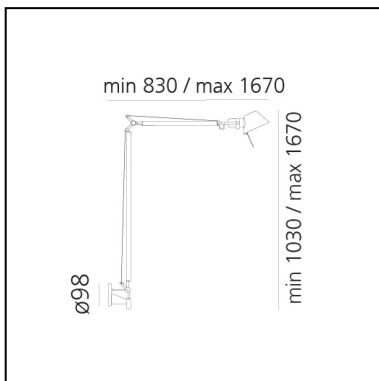

## LUMINAIRE \*

- Watt: **10,5W**
- Voltage: **220V-240V**
- Delivered lumen output: **615lm**
- Efficiency: **58%**
- Efficacy: **61.49lm/W**
- CRI: **80**

\* Photometric data may vary depending on the source installed.  
Light measurements are provided in relative form and technical lighting calculations may be updated according to the effective source used.

## DIMENSIONS

- Length: **830 mm**
- Height: **1030 mm**
- Max Extension Height: **1670 mm**
- Max Extension Length: **1670 mm**