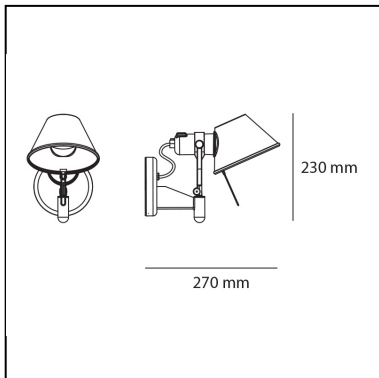

Tolomeo Faretto LED - 3000K - with dimmable switch

Michele De Lucchi
Giancarlo Fassina

IP20   EAC 

LUMINAIRE

- Watt: **8W**
- Voltage: **220V-240V**
- Delivered lumen output: **761lm**
- CCT: **3000K**
- Efficiency: **100%**
- Efficacy: **95.10lm/W**
- CRI: **90**
- Dimmer Typology: **Microswitch Dimmer**

In the Faretto version, the head of the Tolomeo lamp is fixed directly to a wall mount and is free to move in any direction just like in the iconic table lamp version. Controlled with the dimmer placed on the head or on the frame, it becomes a useful instrument of light for private spaces but also for work and hospitality environments.

FEATURES

- Product Code: **A044750**
- Colour: **Aluminium**
- Installation: **Wall**
- Material: **Aluminium**
- Series: **Design Collection**
- design by: **Michele De Lucchi, Giancarlo Fassina**

DIMENSIONS

- Height: **230 mm**
- Depth: **250 mm**
- Glow Wire Test: **750°**

SOURCES INCLUDED

- Category: **Led**
- Number: **1**
- Watt: **5,5W**
- Color temperature (K): **3000K**
- CRI: **90**