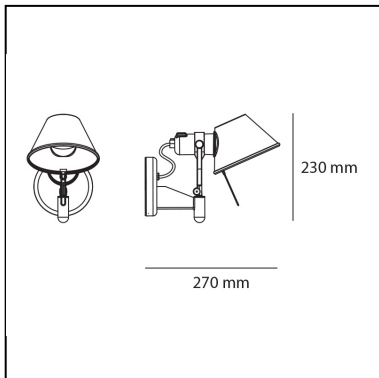

Tolomeo Faretto LED - 3000K - without switch

Michele De Lucchi
Giancarlo Fassina

IP20   EAC 

LUMINAIRE

- Watt: **6W**
- Voltage: **220V-240V**
- Delivered lumen output: **671lm**
- CCT: **3000K**
- Efficiency: **100%**
- Efficacy: **111.77lm/W**
- CRI: **90**

In the Faretto version, the head of the Tolomeo lamp is fixed directly to a wall mount and is free to move in any direction just like in the iconic table lamp version. Controlled with the dimmer placed on the head or on the frame, it becomes a useful instrument of light for private spaces but also for work and hospitality environments.

FEATURES

- Product Code: **A044650**
- Colour: **Aluminium**
- Installation: **Wall**
- Material: **Aluminium**
- Series: **Design Collection**
- design by: **Michele De Lucchi, Giancarlo Fassina**

DIMENSIONS

- Height: **230 mm**
- Depth: **250 mm**
- Glow Wire Test: **750°**

SOURCES INCLUDED

- Category: **Led**
- Number: **1**
- Watt: **5,5W**
- Color temperature (K): **3000K**
- CRI: **90**