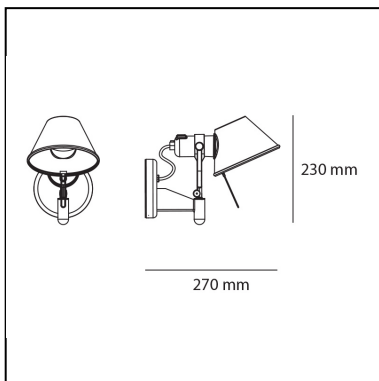

In the Faretto version, the head of the Tolomeo lamp is fixed directly to a wall mount and is free to move in any direction just like in the iconic table lamp version. Controlled with the dimmer placed on the head or on the frame, it becomes a useful instrument of light for private spaces but also for work and hospitality environments.

FEATURES

- Product Code: **A029250**
- Colour: **Aluminium**
- Installation: **Wall**
- Material: **Aluminium**
- Series: **Design Collection**
- design by: **Michele De Lucchi, Giancarlo Fassina**

DIMENSIONS

- Height: **230 mm**
- Depth: **250 mm**

SOURCES NOT INCLUDED

- Category: **LED RETROFIT**
- Number: **1**
- Watt: **8W**
- Socket: **E27**

LUMINAIRE *

- Watt: **10,5W**
- Voltage: **220V-240V**
- Delivered lumen output: **615lm**
- Efficiency: **58%**
- Efficacy: **61.49lm/W**
- CRI: **80**