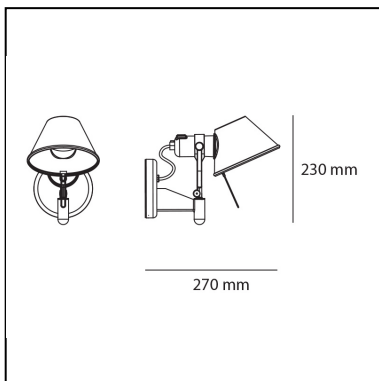

Tolomeo Faretto - without switch

Michele De Lucchi
Giancarlo Fassina

LUMINAIRE *

- Watt: **10,5W**
- Voltage: **220V-240V**
- Delivered lumen output: **615lm**
- Efficiency: **58%**
- Efficacy: **61.49lm/W**
- CRI: **80**

* Photometric data may vary depending on the source installed.
Light measurements are provided in relative form and technical lighting calculations may be updated according to the effective source used.

FEATURES

- Product Code: **A025450**
- Colour: **Aluminium**
- Installation: **Wall**
- Material: **Aluminium**
- Series: **Design Collection**
- design by: **Michele De Lucchi, Giancarlo Fassina**

DIMENSIONS

- Height: **230 mm**
- Depth: **250 mm**

SOURCES NOT INCLUDED

- Category: **LED RETROFIT**
- Number: **1**
- Watt: **8W**
- Socket: **E27**