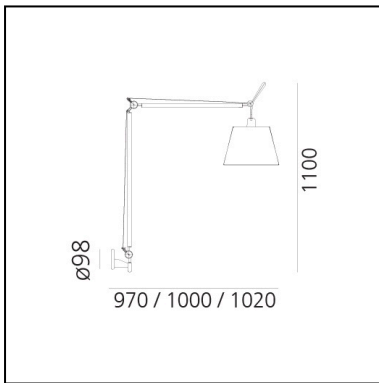

Tolomeo Mega Wall LED 2700K - with Dimmer on body lamp - Black - Body Lamp

Michele De Lucchi
Giancarlo Fassina

IP20     

LUMINAIRE

- Watt: **31W**
- Voltage: **220V-240V**
- Delivered lumen output: **1868lm**
- CCT: **2700K**
- Efficiency: **69%**
- Efficacy: **60.26lm/W**
- CRI: **90**
- Dimmer Typology: **Push button Dimmer**

The design of the Tolomeo is characterized by clean and minimalist lines, with a structure made of aluminum. This material gives the lamp not only a modern and sophisticated look but also remarkable lightness and robustness.

In the Mega version, the traditional aluminum head has been replaced by a version with a balanced diffuser in three different sizes that casts a soft glow into its surroundings.

FEATURES

- Product Code: **0761W30A**
- Colour: **Black**
- Installation: **Wall**
- Material: **Fabric or satin or parchment paper, aluminum, steel**
- Series: **Design Collection**
- design by: **Michele De Lucchi, Giancarlo Fassina**

DIMENSIONS

- Height: **1100 mm**

Accessories

Parchment paper diffuser ø 360 mm 0780020A

Silk diffuser ø 360 mm 0781020A

Black fabric diffuser ø 360 mm 0772020A

Parchment paper diffuser ø 320 mm 0780010A

Wall support - Aluminium 0563050A