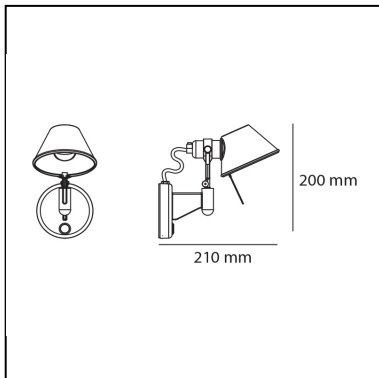

LUMINAIRE

- Watt: **7W**
- Voltage: **100V-240V**
- Delivered lumen output: **648lm**
- CCT: **3000K**
- Efficiency: **71%**
- Efficacy: **92.60lm/W**
- CRI: **90**
- Dimmer Typology: **Microswitch Dimmer**

Notes

LED - with switch dimmer.

DESCRIPTION

Icon of Italian design and the result of the brainchild of designers Michele De Lucchi and Giancarlo Fassina, the Tolomeo lamp was launched on the market in 1987. It embodies the perfect balance between functionality and aesthetics.

In the Faretto version, the head of the Tolomeo lamp is fixed directly to a wall mount and is free to move in any direction just like in the iconic table lamp version. Controlled with the dimmer placed on the head or on the frame, it becomes a useful instrument of light for private spaces but also for work and hospitality environments.

FEATURES

- Product Code: **A043600**
- Colour: **Aluminium**
- Installation: **Wall**
- Material: **Aluminium**
- Series: **Design Collection**
- design by: **Michele De Lucchi, Giancarlo Fassina**

DIMENSIONS

- Length: **110 mm**
- Height: **200 mm**
- Depth: **200 mm**
- Glow Wire Test: **750°**

SOURCES INCLUDED

- Category: **Led**
- Number: **1**
- Watt: **7W**
- Delivered lumen output: **676lm**
- Color temperature (K): **3000K**
- CRI: **90**
- Color Tolerance: **MacAdam 2SDCM**
- Efficacy: **99lm/W**
- Service Life: **50000-L90**