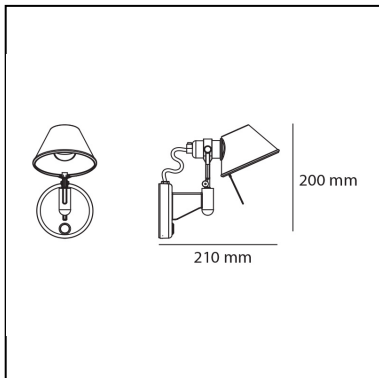

In the Faretto version, the head of the Tolomeo lamp is fixed directly to a wall mount and is free to move in any direction just like in the iconic table lamp version. Controlled with the dimmer placed on the head or on the frame, it becomes a useful instrument of light for private spaces but also for work and hospitality environments.

IP20   EAC

FEATURES

- Product Code: **A043500**
- Colour: **Aluminium**
- Installation: **Wall**
- Material: **Aluminium**
- Series: **Design Collection**
- design by: **Michele De Lucchi, Giancarlo Fassina**

DIMENSIONS

- Height: **200 mm**
- Depth: **200 mm**
- Glow Wire Test: **750°**

SOURCES INCLUDED

- Category: **Led**
- Number: **1**
- Watt: **4,8W**
- Color temperature (K): **3000K**
- CRI: **90**

LUMINAIRE