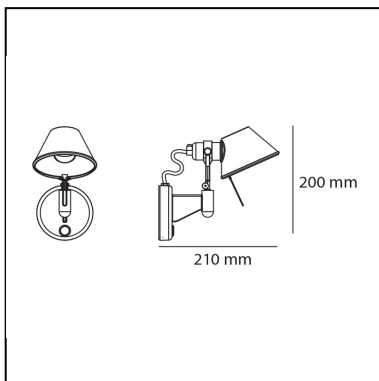

In the Faretto version, the head of the Tolomeo lamp is fixed directly to a wall mount and is free to move in any direction just like in the iconic table lamp version. Controlled with the dimmer placed on the head or on the frame, it becomes a useful instrument of light for private spaces but also for work and hospitality environments.

IP20   

FEATURES

- Product Code: **A044050**
- Colour: **Aluminium**
- Installation: **Wall**
- Material: **Aluminium**
- Series: **Design Collection**
- design by: **Michele De Lucchi, Giancarlo Fassina**

DIMENSIONS

- Height: **200 mm**
- Depth: **200 mm**

SOURCES NOT INCLUDED

- Category: **LED RETROFIT**
- Number: **1**
- Watt: **6W**
- Socket: **E14**

LUMINAIRE *

- Watt: **5W**
- Voltage: **220V-240V**
- Delivered lumen output: **267lm**
- Efficiency: **57%**
- Efficacy: **53.33lm/W**
- CRI: **80**