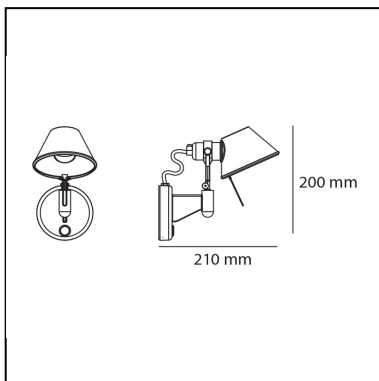

In the Faretto version, the head of the Tolomeo lamp is fixed directly to a wall mount and is free to move in any direction just like in the iconic table lamp version. Controlled with the dimmer placed on the head or on the frame, it becomes a useful instrument of light for private spaces but also for work and hospitality environments.

IP20   

FEATURES

- Product Code: **A010750**
- Colour: **Aluminium**
- Installation: **Wall**
- Material: **Aluminium**
- Series: **Design Collection**
- design by: **Michele De Lucchi, Giancarlo Fassina**

DIMENSIONS

- Height: **200 mm**
- Depth: **200 mm**

SOURCES NOT INCLUDED

- Category: **LED RETROFIT**
- Number: **1**
- Watt: **6W**
- Socket: **E14**

LUMINAIRE *

- Watt: **5W**
- Voltage: **220V-240V**
- Delivered lumen output: **267lm**
- Efficiency: **57%**
- Efficacy: **53.33lm/W**
- CRI: **80**