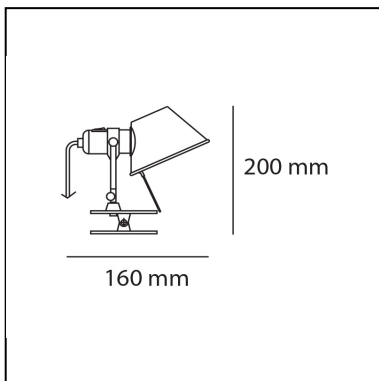

IP20   **EAC**  

FEATURES

- Product Code: **A010800**
- Colour: **Metal grey**
- Installation: **Wall**
- Material: **Aluminium, steel**
- Series: **Design Collection**
- design by: **Michele De Lucchi, Giancarlo Fassina**

DIMENSIONS

- Height: **200 mm**
- Depth: **160 mm**

SOURCES NOT INCLUDED

- Category: **LED RETROFIT**
- Number: **1**
- Watt: **6W**
- Socket: **E14**

LUMINAIRE *

- Watt: **5W**
- Voltage: **220V-240V**
- Delivered lumen output: **267lm**
- Efficiency: **57%**
- Efficacy: **53.33lm/W**
- CRI: **80**