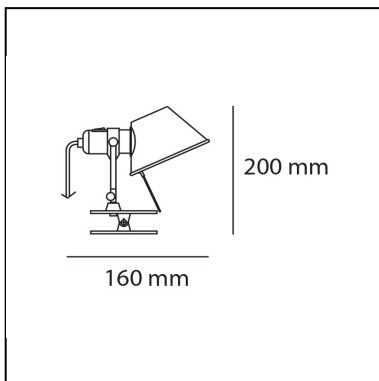

## LUMINAIRE \*

- Watt: **5W**
- Voltage: **220V-240V**
- Delivered lumen output: **267lm**
- Efficiency: **57%**
- Efficacy: **53.33lm/W**
- CRI: **80**

\* Photometric data may vary depending on the source installed.  
Light measurements are provided in relative form and technical lighting calculations may be updated according to the effective source used.

## DIMENSIONS

- Height: **200 mm**
- Depth: **160 mm**