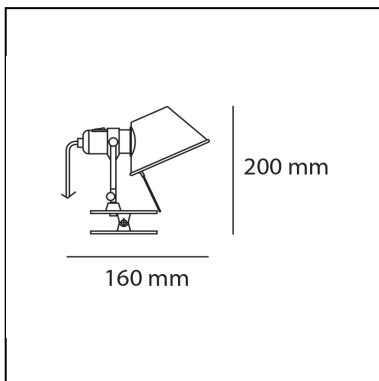

Tolomeo Micro Pinza LED - 2700K

Michele De Lucchi
Giancarlo Fassina

LUMINAIRE

- Power Supply: **Electronic Dimmable Remote**
- Trasformer availability: **Remote**
- Watt: **9W**
- Voltage: **24V**
- Delivered lumen output: **461lm**
- CCT: **2700K**
- Efficiency: **63%**
- Efficacy: **51.17lm/W**
- CRI: **90**
- Dimmer Typology: **Microswitch Dimmer**

DESCRIPTION

Icon of Italian design and the result of the brainchild of designers Michele De Lucchi and Giancarlo Fassina, the Tolomeo lamp was launched on the market in 1987. It embodies the perfect balance between functionality and aesthetics.

The iconic head of the Tolomeo lamp becomes an instrument of light which can be fixed anywhere thanks to a practical clip. Sustainable and timeless, it is perfect for lighting any living or work space.

FEATURES

- Product Code: **A0438W00**
- Colour: **Aluminium**
- Installation: **Wall**
- Material: **Aluminium, steel**
- Series: **Design Collection**
- design by: **Michele De Lucchi, Giancarlo Fassina**

DIMENSIONS

- Height: **200 mm**
- Depth: **160 mm**

SOURCES INCLUDED

- Category: **Led**
- Number: **1**
- Watt: **4,8W**
- Color temperature (K): **2700K**
- CRI: **90**