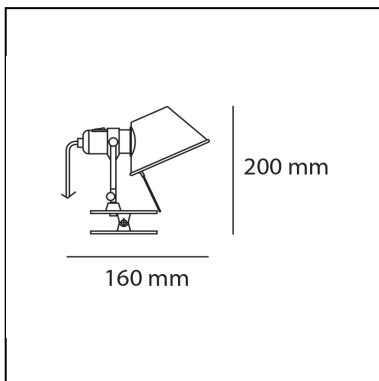

Tolomeo Micro Pinza LED - 3000K

Michele De Lucchi
Giancarlo Fassina

LUMINAIRE

- Power Supply: **Electronic Dimmable Remote**
- Trasformer availability: **Remote**
- Watt: **9W**
- Voltage: **24V**
- Delivered lumen output: **491lm**
- CCT: **3000K**
- Efficiency: **63%**
- Efficacy: **54.52lm/W**
- CRI: **90**
- Dimmer Typology: **Microswitch Dimmer**

DIMENSIONS

- Height: **200 mm**
- Depth: **160 mm**
- Glow Wire Test: **750°**

SOURCES INCLUDED

- Category: **Led**
- Number: **1**
- Watt: **4,8W**
- Color temperature (K): **3000K**
- CRI: **90**