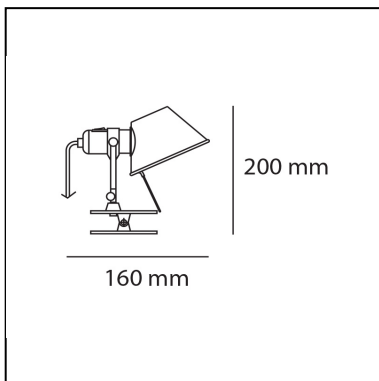

Tolomeo Micro Pinza - Orange

Michele De Lucchi
Giancarlo Fassina

LUMINAIRE *

- Watt: **5W**
- Voltage: **220V-240V**
- Delivered lumen output: **267lm**
- Efficiency: **57%**
- Efficacy: **53.33lm/W**
- CRI: **80**

* Photometric data may vary depending on the source installed.
Light measurements are provided in relative form and technical lighting calculations may be updated according to the effective source used.

DIMENSIONS

- Height: **200 mm**
- Depth: **160 mm**

SOURCES NOT INCLUDED

- Category: **LED RETROFIT**
- Number: **1**
- Watt: **6W**
- Socket: **E14**