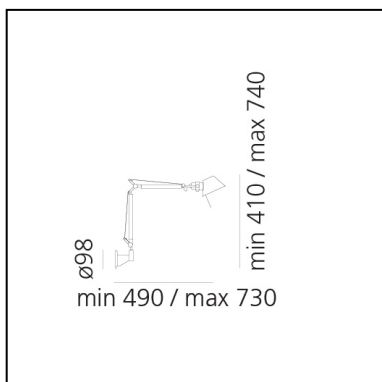

Tolomeo Micro Wall - Aluminium - Body Lamp

Michele De Lucchi
Giancarlo Fassina

LUMINAIRE *

- Watt: **5W**
- Voltage: **220V-240V**
- Delivered lumen output: **267lm**
- Efficiency: **57%**
- Efficacy: **53.33lm/W**
- CRI: **80**

* Photometric data may vary depending on the source installed. Light measurements are provided in relative form and technical lighting calculations may be updated according to the effective source used.

FEATURES

- Product Code: **A010900**
- Colour: **Aluminium**
- Installation: **Wall**
- Material: **Aluminium**
- Series: **Design Collection**
- design by: **Michele De Lucchi, Giancarlo Fassina**

DIMENSIONS

- Length: **490 mm**
- Height: **410 mm**
- Max Extension Height: **740 mm**
- Max Extension Length: **730 mm**

SOURCES NOT INCLUDED

- Category: **LED RETROFIT**
- Number: **1**
- Watt: **4W**
- Delivered lumen output: **370lm**
- Socket: **E14**