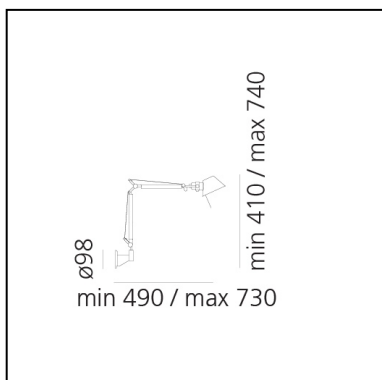

## LUMINAIRE \*

- Watt: **5W**
- Voltage: **220V-240V**
- Delivered lumen output: **267lm**
- Efficiency: **57%**
- Efficacy: **53.33lm/W**
- CRI: **80**

\* Photometric data may vary depending on the source installed. Light measurements are provided in relative form and technical lighting calculations may be updated according to the effective source used.

## DIMENSIONS

- Length: **490 mm**
- Height: **410 mm**
- Max Extension Height: **740 mm**
- Max Extension Length: **730 mm**