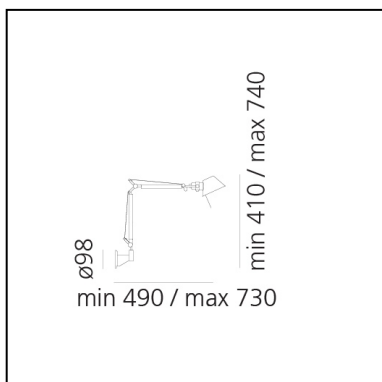

Tolomeo Micro Wall - Anodized orange - Body Lamp

Michele De Lucchi
Giancarlo Fassina

LUMINAIRE *

- Watt: **5W**
- Voltage: **220V-240V**
- Delivered lumen output: **267lm**
- Efficiency: **57%**
- Efficacy: **53.33lm/W**
- CRI: **80**

* Photometric data may vary depending on the source installed. Light measurements are provided in relative form and technical lighting calculations may be updated according to the effective source used.

FEATURES

- Product Code: **A010960**
- Colour: **Metal orange**
- Installation: **Wall**
- Material: **Aluminium**
- Series: **Design Collection**
- design by: **Michele De Lucchi, Giancarlo Fassina**

DIMENSIONS

- Length: **490 mm**
- Height: **410 mm**
- Max Extension Height: **740 mm**
- Max Extension Length: **730 mm**

SOURCES NOT INCLUDED

- Category: **LED RETROFIT**
- Number: **1**
- Watt: **4W**
- Delivered lumen output: **370lm**
- Socket: **E14**