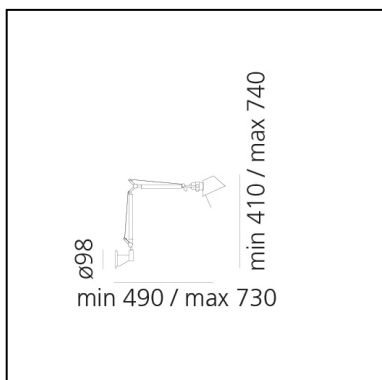

Tolomeo Micro Wall - Anodized red - Body Lamp

Michele De Lucchi
Giancarlo Fassina

LUMINAIRE *

- Watt: **5W**
- Voltage: **220V-240V**
- Delivered lumen output: **267lm**
- Efficiency: **57%**
- Efficacy: **53.33lm/W**
- CRI: **80**

FEATURES

- Product Code: **A010910**
- Colour: **Metal red**
- Installation: **Wall**
- Material: **Aluminium**
- Series: **Design Collection**
- design by: **Michele De Lucchi, Giancarlo Fassina**

DIMENSIONS

- Length: **490 mm**
- Height: **410 mm**
- Max Extension Height: **740 mm**
- Max Extension Length: **730 mm**

SOURCES NOT INCLUDED

- Category: **LED RETROFIT**
- Number: **1**
- Watt: **4W**
- Delivered lumen output: **370lm**
- Socket: **E14**