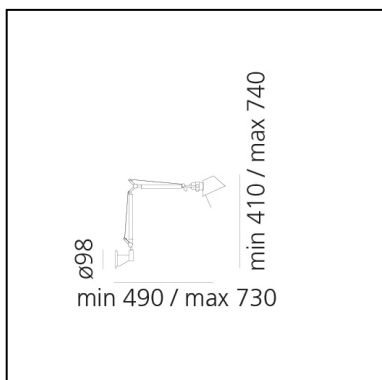

Tolomeo Micro Wall - Glossy white - Body Lamp

Michele De Lucchi
Giancarlo Fassina

LUMINAIRE *

- Watt: **5W**
- Voltage: **220V-240V**
- Delivered lumen output: **267lm**
- Efficiency: **57%**
- Efficacy: **53.33lm/W**
- CRI: **80**

FEATURES

- Product Code: **0010920A**
- Colour: **Glossy white**
- Installation: **Wall**
- Material: **Aluminium**
- Series: **Design Collection**
- design by: **Michele De Lucchi, Giancarlo Fassina**

DIMENSIONS

- Length: **490 mm**
- Height: **410 mm**
- Max Extension Height: **740 mm**
- Max Extension Length: **730 mm**

SOURCES NOT INCLUDED

- Category: **LED RETROFIT**
- Number: **1**
- Watt: **4W**
- Delivered lumen output: **370lm**
- Socket: **E14**