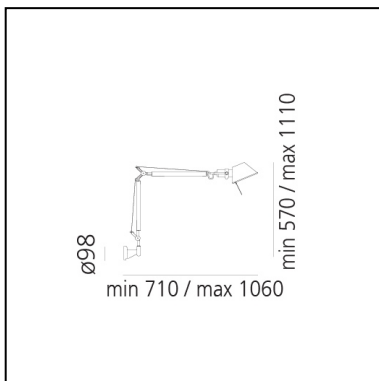

Tolomeo Mini Wall - Black - Body Lamp

Michele De Lucchi
Giancarlo Fassina

LUMINAIRE *

- Watt: **10,5W**
- Voltage: **220V-240V**
- Delivered lumen output: **615lm**
- Efficiency: **58%**
- Efficacy: **61.49lm/W**
- CRI: **80**

DIMENSIONS

- Length: **710 mm**
- Height: **570 mm**
- Max Extension Height: **1110 mm**
- Max Extension Length: **1060 mm**

SOURCES NOT INCLUDED

- Category: **LED RETROFIT**
- Number: **1**
- Watt: **8W**
- Socket: **E27**