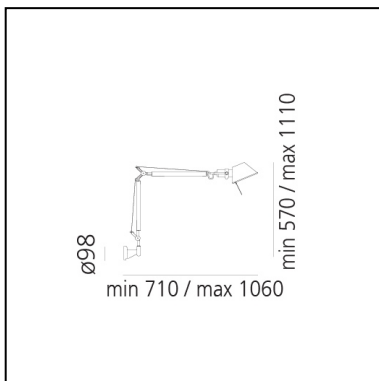

## LUMINAIRE \*

- Watt: **10,5W**
- Voltage: **220V-240V**
- Delivered lumen output: **615lm**
- Efficiency: **58%**
- Efficacy: **61.49lm/W**
- CRI: **80**

\* Photometric data may vary depending on the source installed. Light measurements are provided in relative form and technical lighting calculations may be updated according to the effective source used.

## DIMENSIONS

- Length: **710 mm**
- Height: **570 mm**
- Max Extension Height: **1110 mm**
- Max Extension Length: **1060 mm**