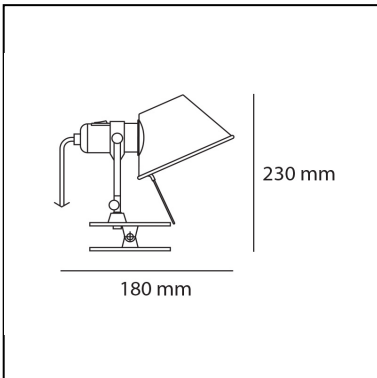

FEATURES

- Product Code: **A005800**
- Colour: **Aluminium**
- Installation: **Wall**
- Material: **Aluminium, steel**
- Series: **Design Collection**
- design by: **Michele De Lucchi, Giancarlo Fassina**

DIMENSIONS

- Height: **230 mm**
- Depth: **180 mm**

SOURCES NOT INCLUDED

- Category: **LED RETROFIT**
- Number: **1**
- Watt: **8W**
- Socket: **E27**

LUMINAIRE *

- Watt: **10,5W**
- Voltage: **220V-240V**
- Delivered lumen output: **615lm**
- Efficiency: **58%**
- Efficacy: **61.49lm/W**
- CRI: **80**

* Photometric data may vary depending on the source installed.
Light measurements are provided in relative form and technical lighting calculations may be updated according to the effective source used.

Notes

Possibility to mount LED source on E27 Socket