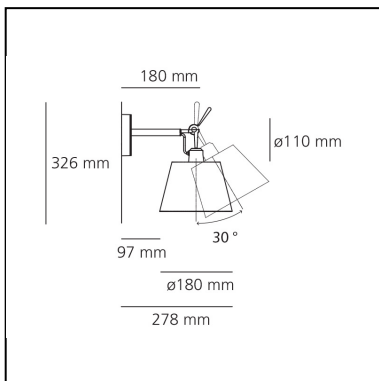

## LUMINAIRE \*

- Watt: **7,5W**
- Voltage: **220V-240V**
- Delivered lumen output: **816lm**
- Efficiency: **77%**
- Efficacy: **116.58lm/W**
- CRI: **80**

\* Photometric data may vary depending on the source installed.  
Light measurements are provided in relative form and technical lighting calculations may be updated according to the effective source used.

## DIMENSIONS

- Length: **278 mm**
- Height: **326 mm**
- Diameter: **180 mm**
- Base Diameter: **110 mm**
- Rotation: **30°**

## SOURCES NOT INCLUDED

- Category: **LED RETROFIT**
- Number: **1**
- Watt: **8W**
- Socket: **E27**

**Accessories**

Silk diffuser ø 180 mm 0781040A

Parchment paper diffuser ø 180 mm 0780040A