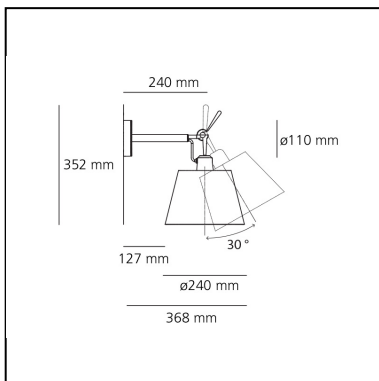

## LUMINAIRE \*

- Watt: **17W**
- Voltage: **220V-240V**
- Delivered lumen output: **1712lm**
- Efficiency: **86%**
- Efficacy: **100.72lm/W**
- CRI: **80**

\* Photometric data may vary depending on the source installed. Light measurements are provided in relative form and technical lighting calculations may be updated according to the effective source used.

## FEATURES

- Product Code: **1184010A**
- Colour: **Aluminium**
- Installation: **Wall**
- Material: **Aluminium, parchment paper or satin**
- Series: **Design Collection**
- design by: **Michele De Lucchi, Giancarlo Fassina**

## DIMENSIONS

- Length: **368 mm**
- Height: **352 mm**
- Diameter: **240 mm**
- Base Diameter: **110 mm**
- Rotation: **30°**

## SOURCES NOT INCLUDED

- Category: **LED RETROFIT**
- Number: **1**
- Watt: **17W**
- Socket: **E27**

**Accessories**

Parchment paper diffuser ø 240 mm  
0372050A

Silk diffuser ø 240 mm 0781050A