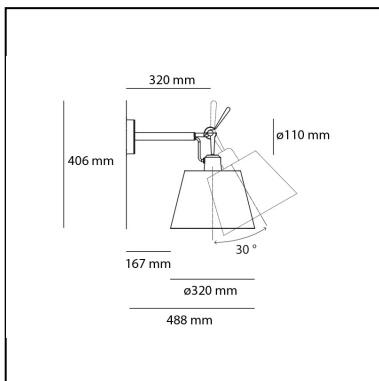

Tolomeo Wall Diffusor 32 - Body Lamp

Michele De Lucchi
Giancarlo Fassina

IP20      Dimmerable: 

LUMINAIRE *

- Watt: **21W**
- Voltage: **220V-240V**
- Delivered lumen output: **2067lm**
- Efficiency: **84%**
- Efficacy: **98.45lm/W**
- CRI: **80**

* Photometric data may vary depending on the source installed.
Light measurements are provided in relative form and technical lighting calculations may be updated according to the effective source used.

DIMENSIONS

- Length: **488 mm**
- Height: **406 mm**
- Diameter: **320 mm**
- Base Diameter: **110 mm**
- Rotation: **30°**

SOURCES NOT INCLUDED

- Category: **LED RETROFIT**
- Number: **1**
- Watt: **21W**
- Socket: **E27**